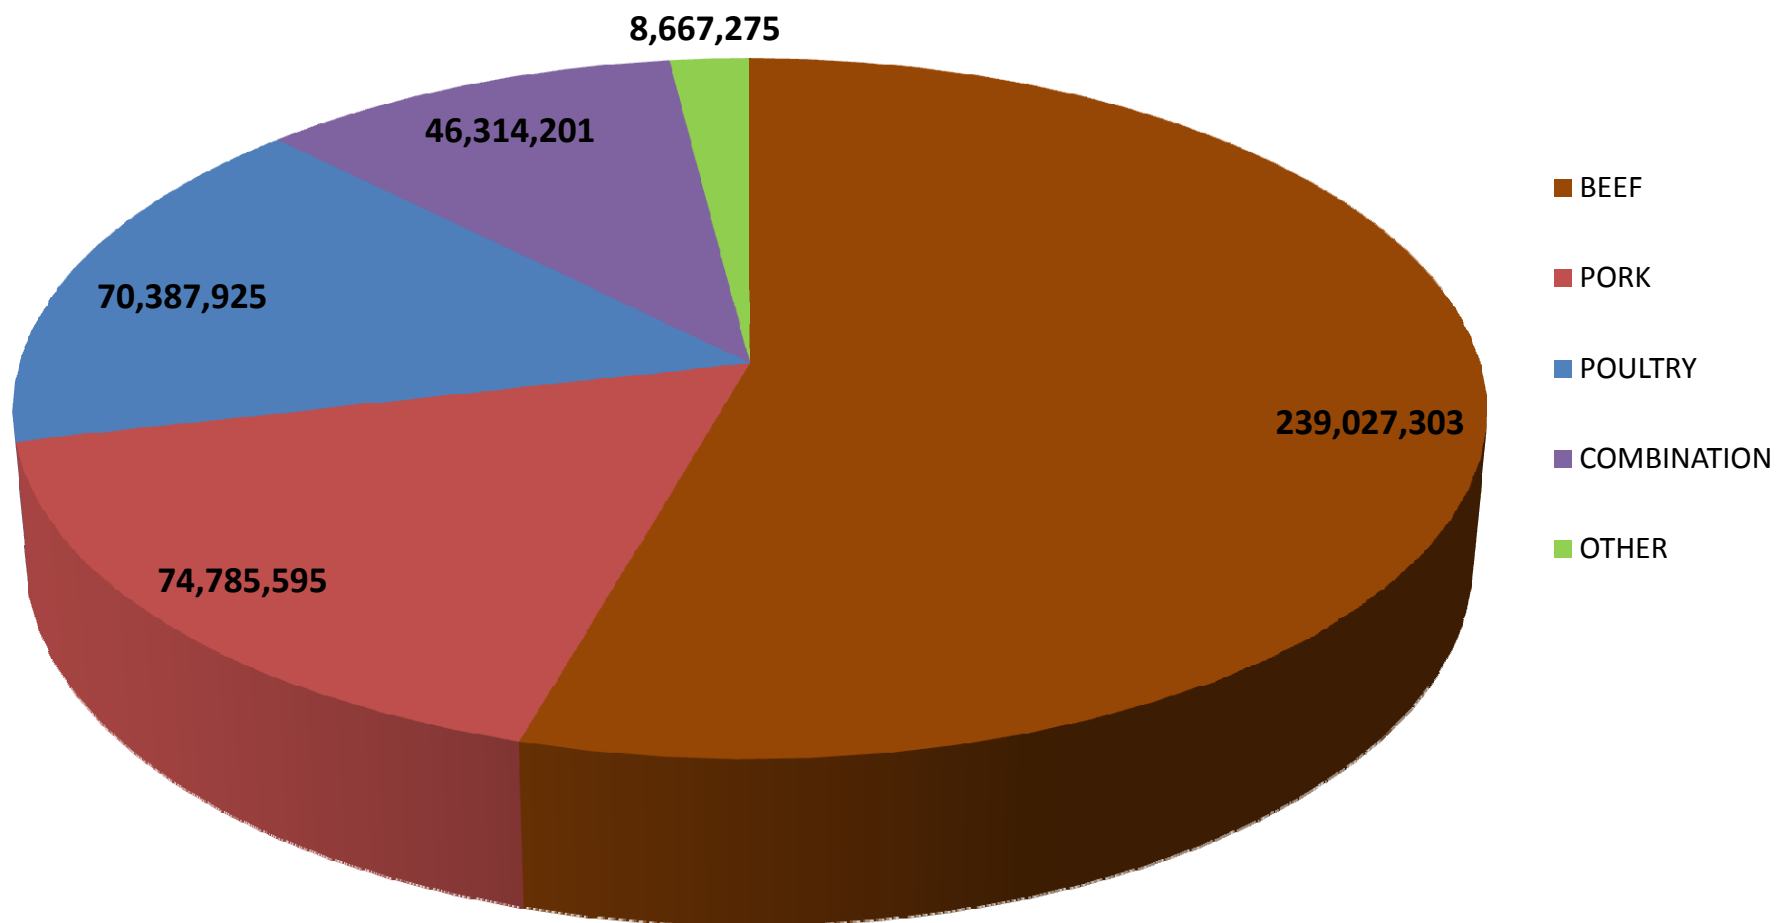

TOTAL MEAT RECALLED FROM 1998-2010 (LBS)

SRAP assumes no responsibility for inaccuracies or errors made by the FSIS in collecting, analyzing, or presenting the data contained in the recalls and alerts used as the source for these charts.